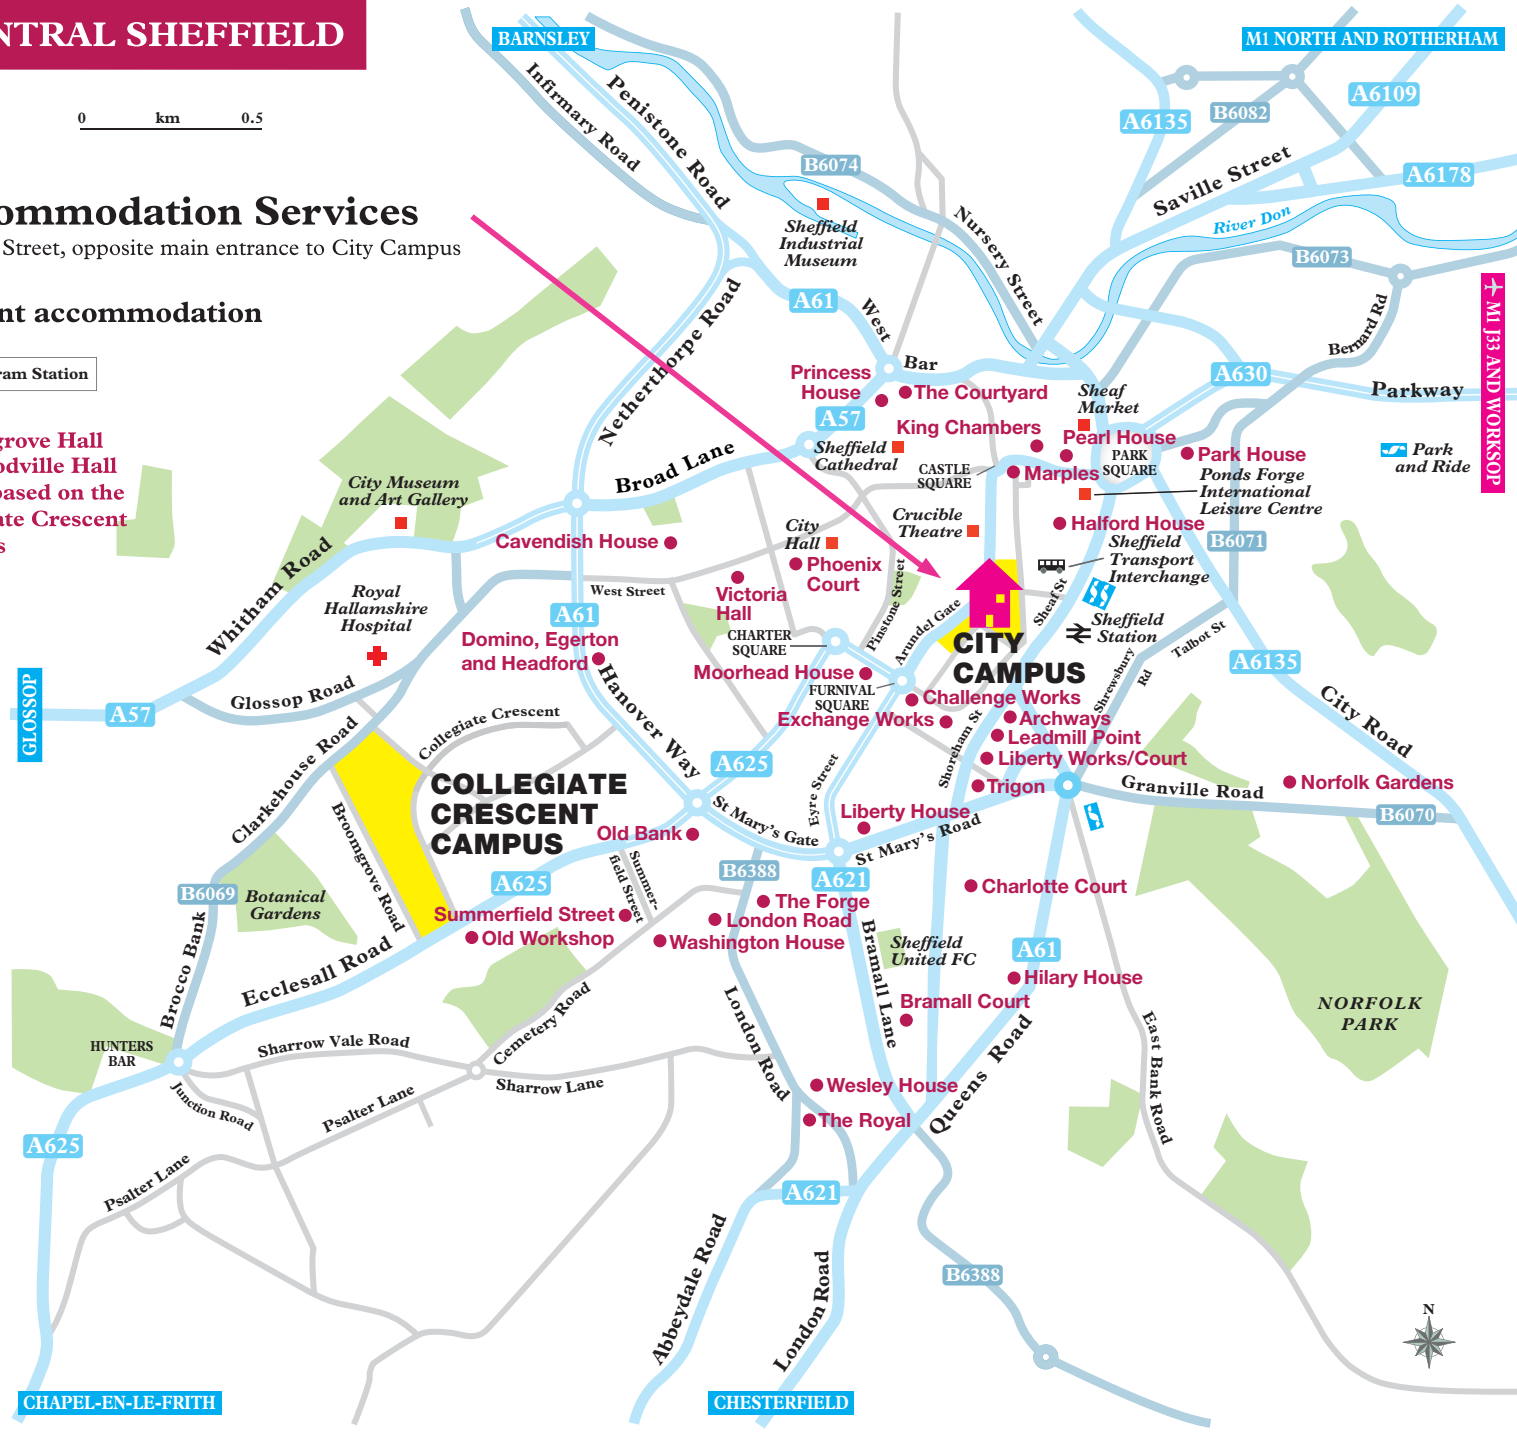

CENTRAL SHEFFIELD

0 km 0.5

Accommodation Services

Howard Street, opposite main entrance to City Campus

● Student accommodation

Supertram Station

Broomgrove Hall and Woodville Hall are all based on the Collegiate Crescent Campus