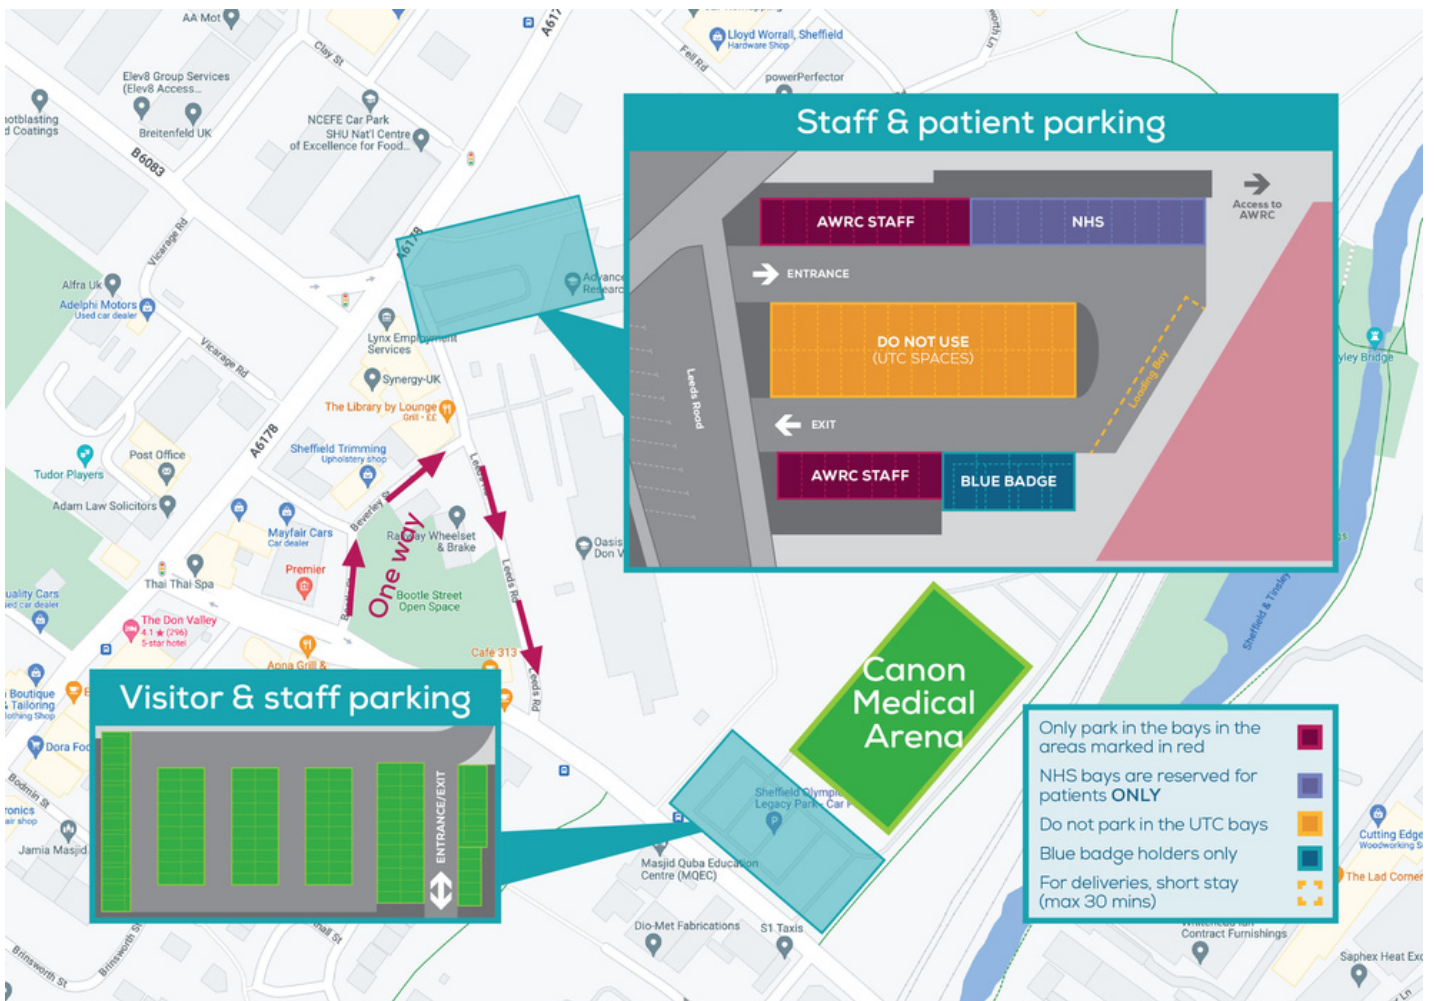

www.sytravelmaster.com

Travelling to the AWRC

Travel by Car and Parking

Directions

The AWRC is located just a 10 minute drive from J34 of the M1 and a 15 minute drive from Sheffield city centre.

From Attercliffe Common, turn onto Worksop Road, take the third left into the Park Community Arena car park.

Parking is extremely limited across the Sheffield Olympic Legacy Park and therefore travelling by public transport and active travel is strongly encouraged

Car Parking

The AWRC is served by two car parks:

Worksop Road (staff and visitor) car park: S9 3TY

Leeds Road (staff and patient) car park: S9 3TU

Both car parks have two hours free parking

If you are staying for longer than two hours, ensure you register your car details at reception to avoid any penalty charges* (ANPR system in operation)

Why not make the most of your visit to the AWRC and try The Outdoor City run and walk routes around the park?

Try the short routes on the map below or visit the Outdoor City website for a 6km route plus many more routes around the city.