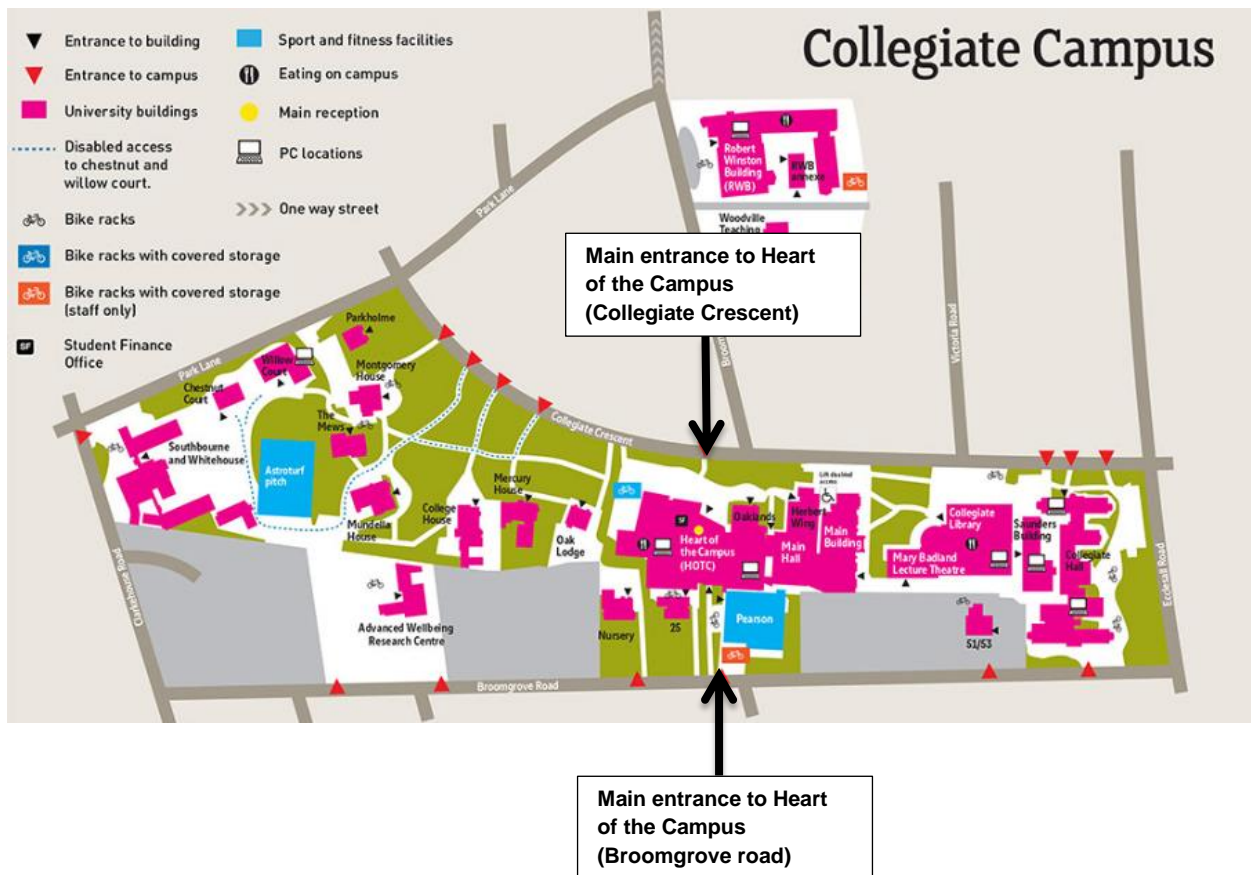

## Directions to your appointment at Collegiate

You can access Heart of the Campus from two different roads : **Collegiate Crescent** or **Broomgrove road**.

## Collegiate Crescent

1. Enter the building through the **'Main Entrance'** - this will take you into **Level 0, Heart of the Campus**.

2. Go through the double doors and walk forwards towards the **'Hallam Help'** point.

3. Sign in at the **'Hallam Help'** point - this will notify the adviser of your arrival. You will then be directed to the waiting area. This is where your assessor will collect you from.

## Broomgrove road

1. Enter the building through the **'Main Entrance'** - this will take you into **Level 0, Heart of the Campus.**

2. Walk forwards into the building - the **Hallam Help** point is on the right hand corner