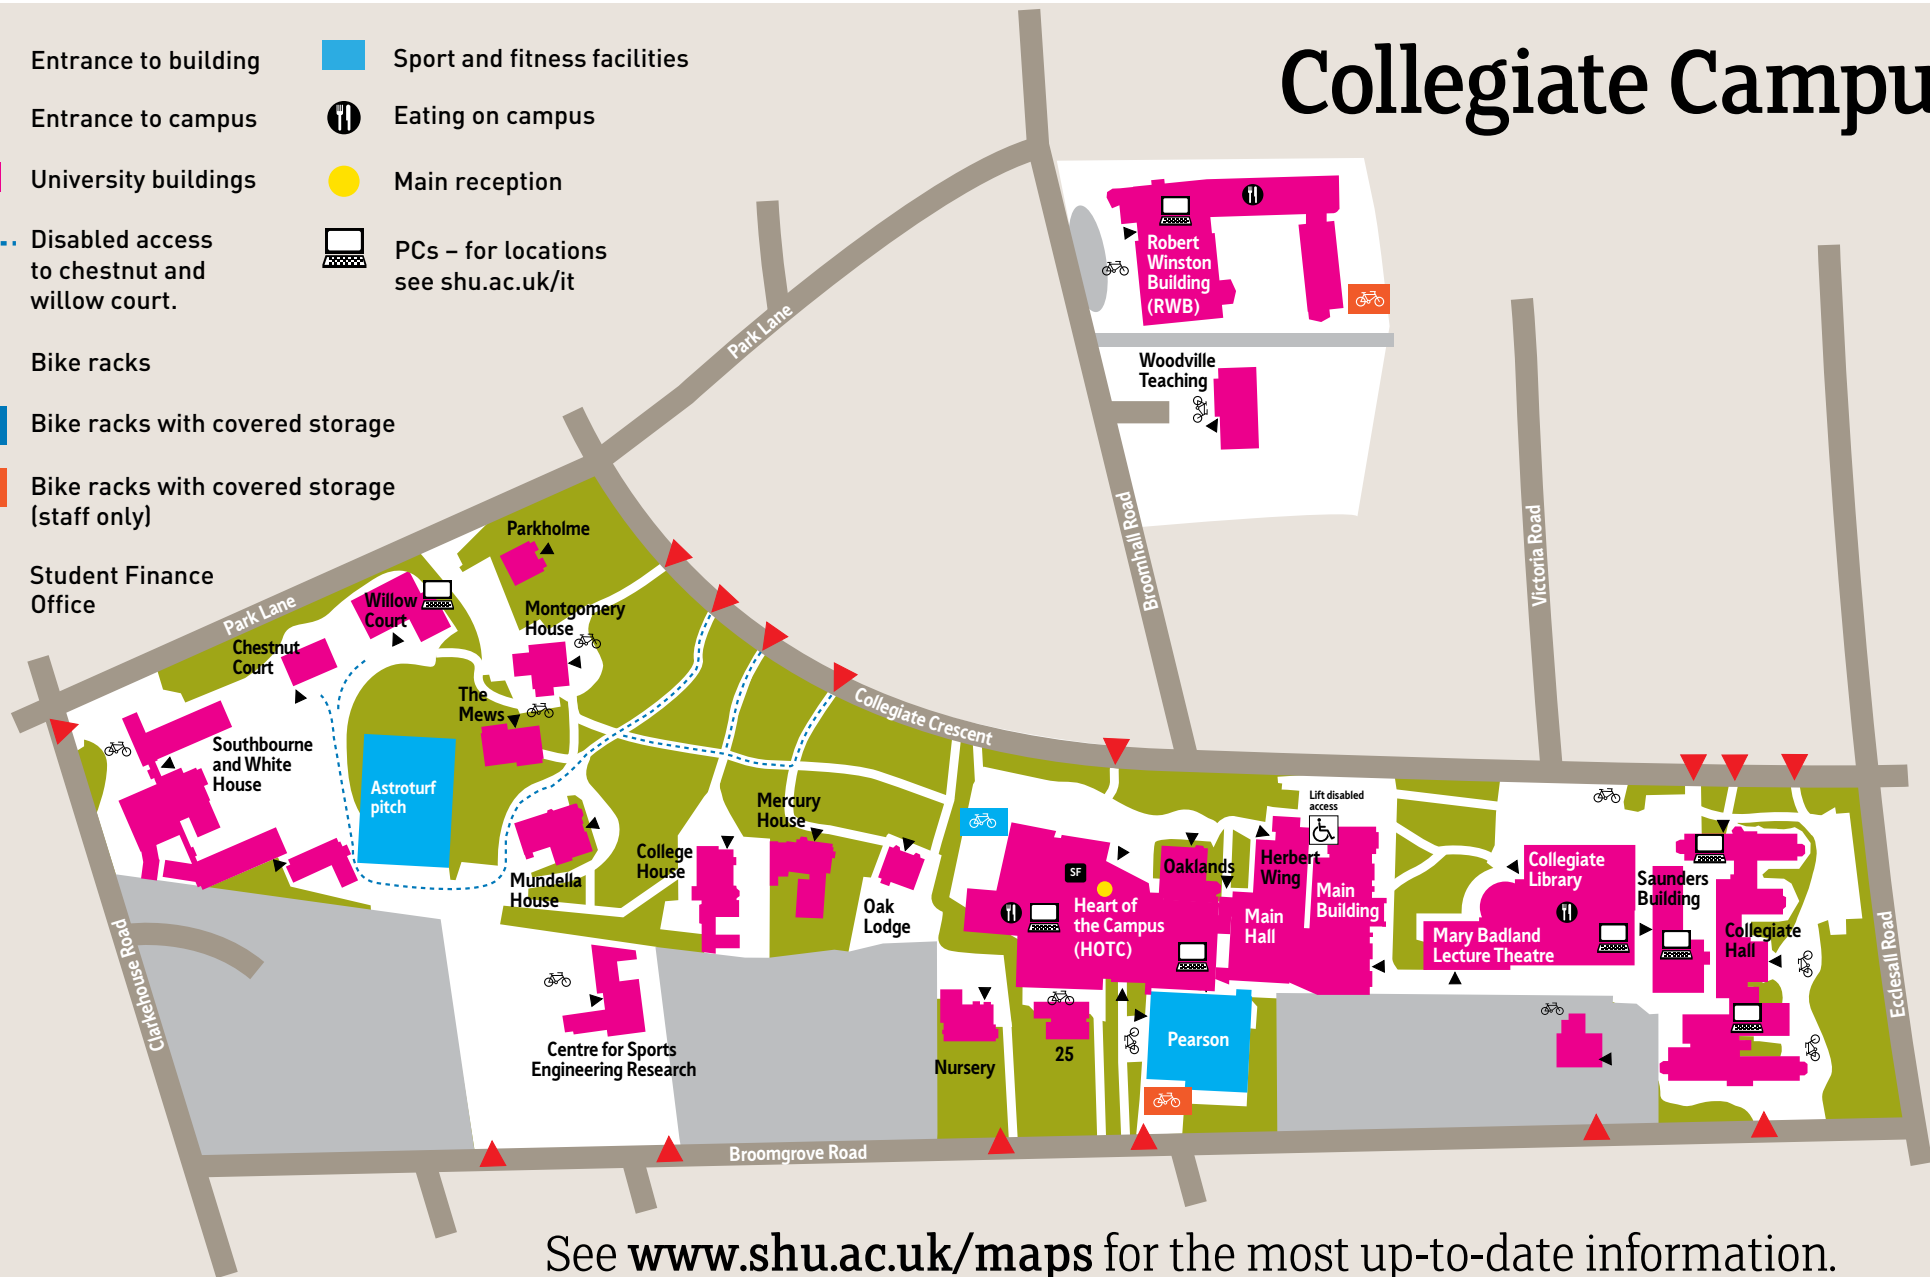

Collegiate Campus

- ▼ Entrance to building
- ▼ Entrance to campus
- University buildings
- ⋯ Disabled access to chestnut and willow court.
- 🚲 Bike racks
- 🚲 Bike racks with covered storage
- 🚲 Bike racks with covered storage (staff only)
- SF Student Finance Office
- Sport and fitness facilities
- 🍴 Eating on campus
- Main reception
- 💻 PCs – for locations see shu.ac.uk/it

See www.shu.ac.uk/maps for the most up-to-date information.